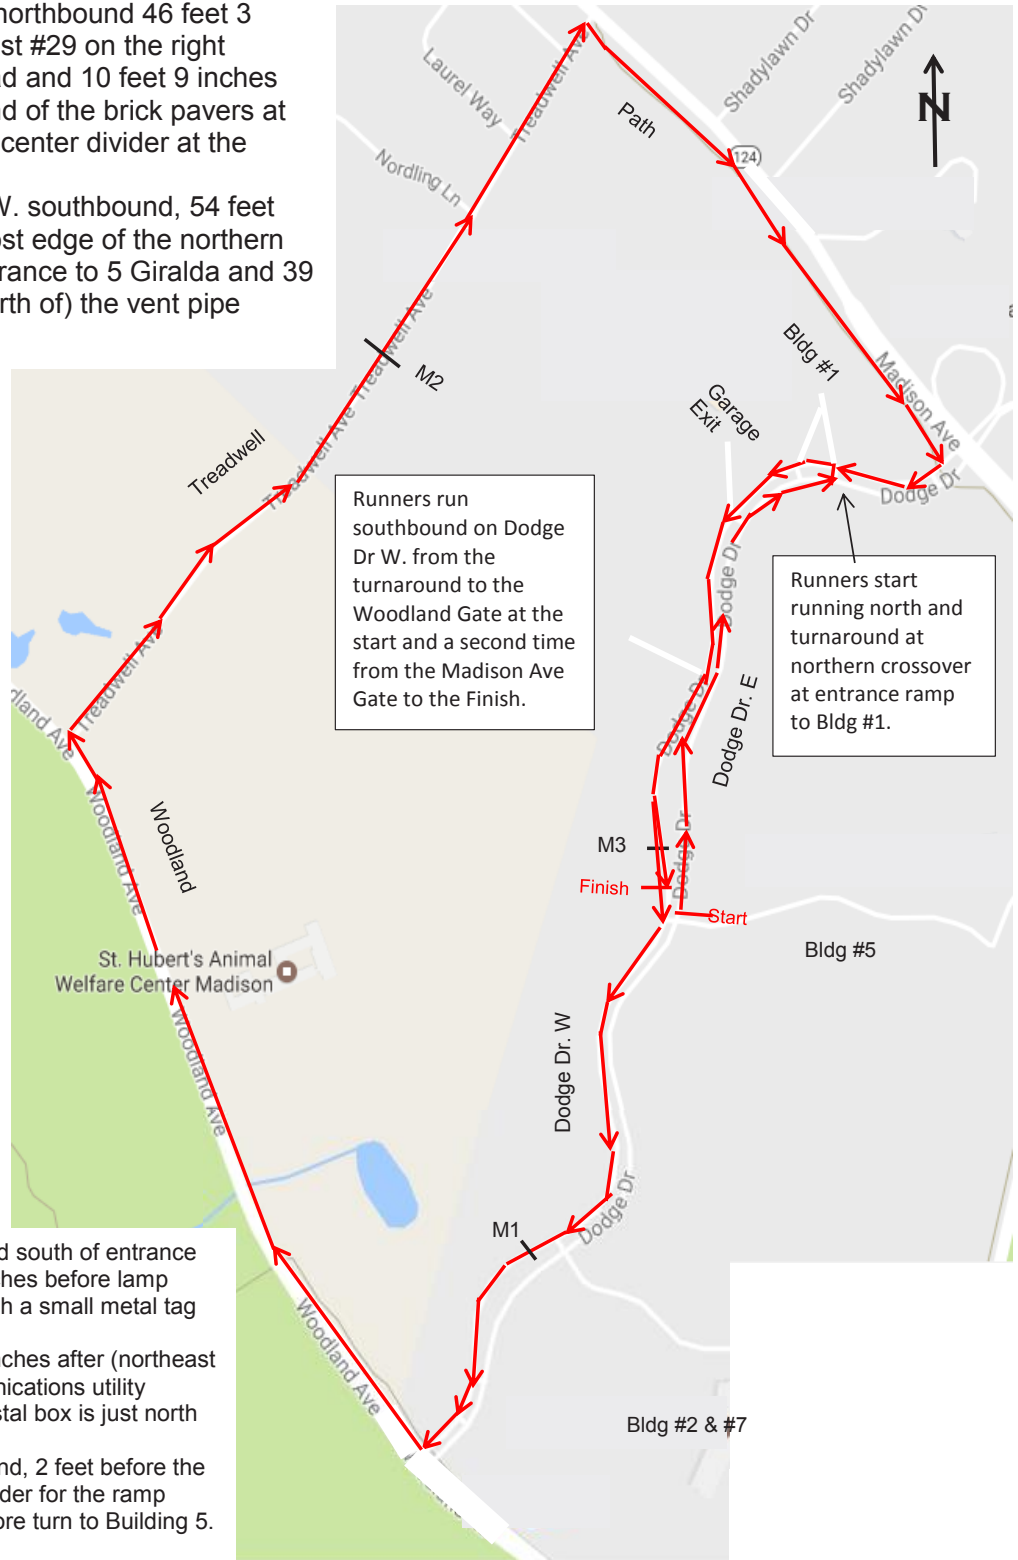

THE MIND MATTERS 5K

Mentally Healthy, One Stride at a Time

GIRALDA FARMS COURSE MAP: 5K

Madison, New Jersey

All directions are given relative to the running direction.

Start: On Dodge Dr E. northbound 46 feet 3 inches south of lamp post #29 on the right (eastern) side of the road and 10 feet 9 inches south of the northern end of the brick pavers at the northern side of the center divider at the entrance to 5 Giralda.

Finish: On Dodge Dr. W. southbound, 54 feet north of the southernmost edge of the northern center divider at the entrance to 5 Giralda and 39 feet 5 inches before (north of) the vent pipe which is on the right.

Presenting Sponsor

- M1:** On Dodge Dr W southbound south of entrance to Buildings 2 and 7, 8 feet 4 inches before lamp post #48 on the right marked with a small metal tag about 3 feet from the bottom.
- M2:** On Treadwell, 114 feet 6 inches after (northeast of) the green plastic telecommunications utility pedestal box on the right. Pedestal box is just north of the mail box #65 on the left.
- M3:** On Dodge Dr. W southbound, 2 feet before the storm drain on the left in the divider for the ramp access to northbound lanes before turn to Building 5.