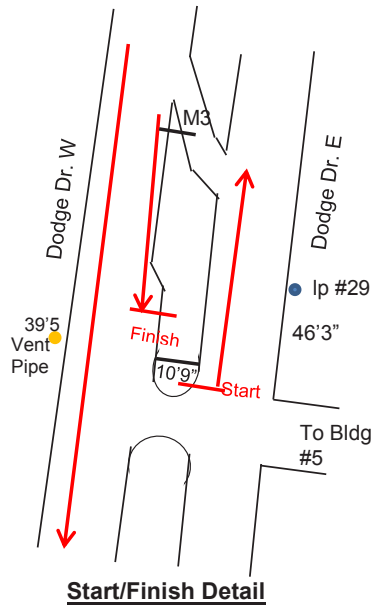

THE MIND MATTERS 5K

Mentally Healthy, One Stride at a Time

GIRALDA FARMS COURSE MAP: 5K

Madison, New Jersey

All directions are given relative to the running direction.

Start: On Dodge Dr E. northbound 46 feet 3 inches south of lamp post #29 on the right (eastern) side of the road and 10 feet 9 inches south of the northern end of the brick pavers at the northern side of the center divider at the entrance to 5 Giralda.

Finish: On Dodge Dr. W. southbound, 54 feet north of the southernmost edge of the northern center divider at the entrance to 5 Giralda and 39 feet 5 inches before (north of) the vent pipe which is on the right.

Presenting Sponsor

- M1:** On Dodge Dr W southbound south of entrance to Buildings 2 and 7, 8 feet 4 inches before lamp post #48 on the right marked with a small metal tag about 3 feet from the bottom.
- M2:** On Treadwell, 114 feet 6 inches after (northeast of) the green plastic telecommunications utility pedestal box on the right. Pedestal box is just north of the mail box #65 on the left.
- M3:** On Dodge Dr. W southbound, 2 feet before the storm drain on the left in the divider for the ramp access to northbound lanes before turn to Building 5.